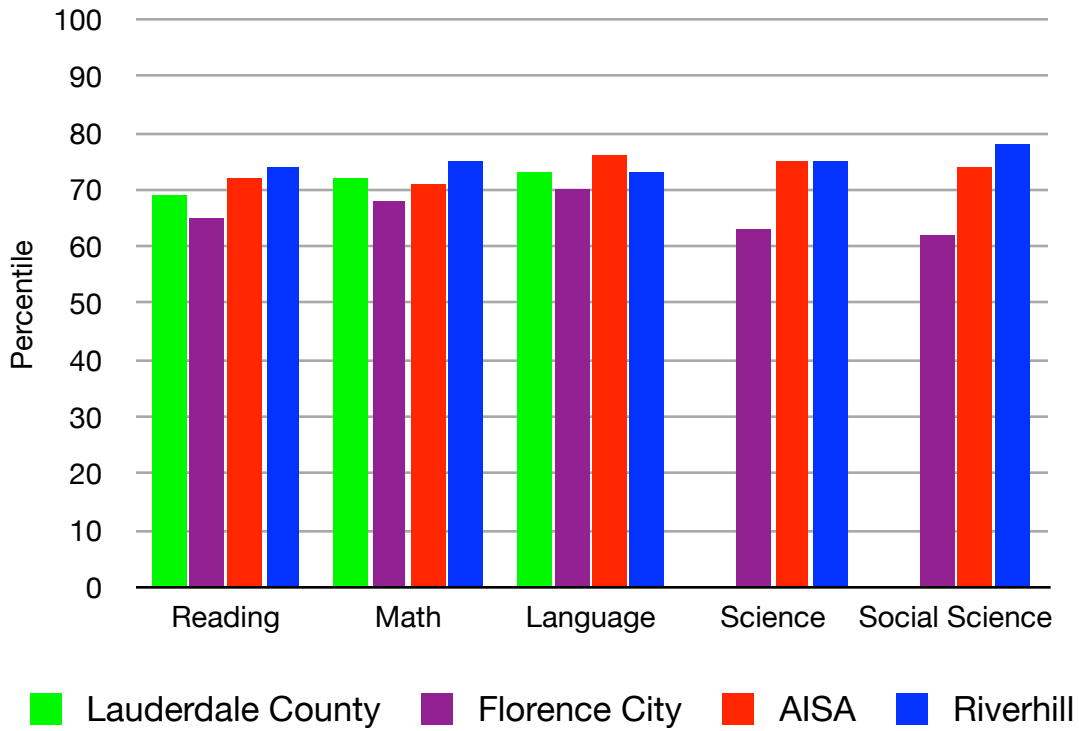

SAT Scores for 2008-2009

The following includes SAT scores for the year of 2008-2009. The third through eighth grade scores are compared to scores available for schools in the area as well as Alabama Independent Schools Association (AISA). No comparison scores were available for kindergarten through second grades.

Average SAT (2008-09) - Kindergarten

Average SAT (2008-09) - First Grade

Average SAT (2008-09) - Second Grade

Average SAT (2008-09) - 3rd Grade

Average SAT (2008-09) - 4th Grade

Average SAT (2008-09) - 5th Grade

Average SAT (2008-09) - 6th Grade

Average SAT (2008-09) - 7th Grade

Average SAT (2008-09) - 8th Grade