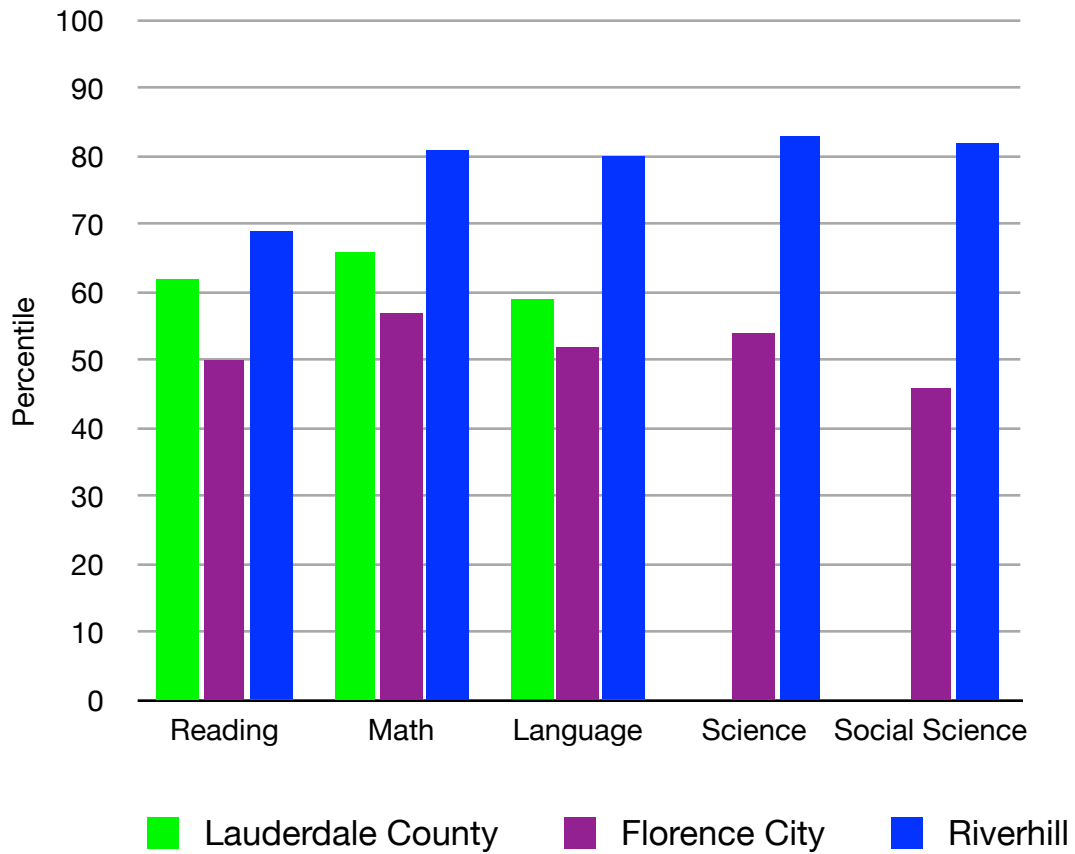

SAT Scores for 2008-2009

The following includes SAT scores for the year of 2008-2009. The third through eighth grade scores are compared to scores available for schools in the area as well as Alabama Independent Schools Association (AISA). No comparison scores were available for kindergarten through second grades.

Average SAT (2008-09) - Kindergarten

Average SAT (2008-09) - First Grade

Average SAT (2008-09) - Second Grade

Average SAT (2008-09) - 3rd Grade

Average SAT (2008-09) - 4th Grade

Average SAT (2008-09) - 5th Grade

Average SAT (2008-09) - 6th Grade

Average SAT (2008-09) - 7th Grade

Average SAT (2008-09) - 8th Grade