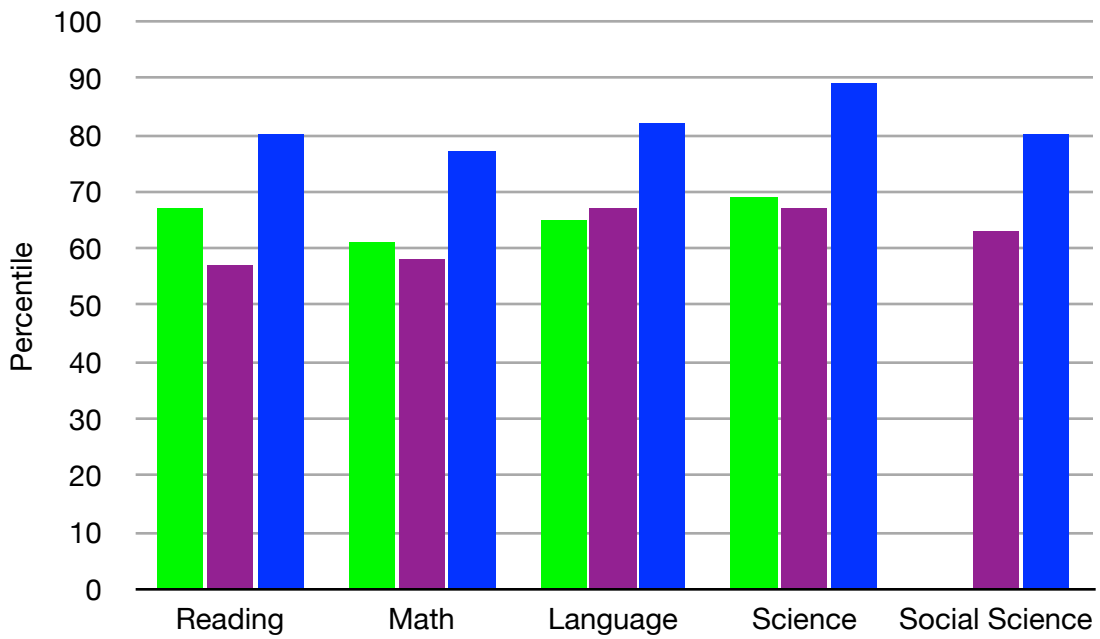

Average SAT (2008-09) - 6th Grade

Average SAT (2008-09) - 5th Grade