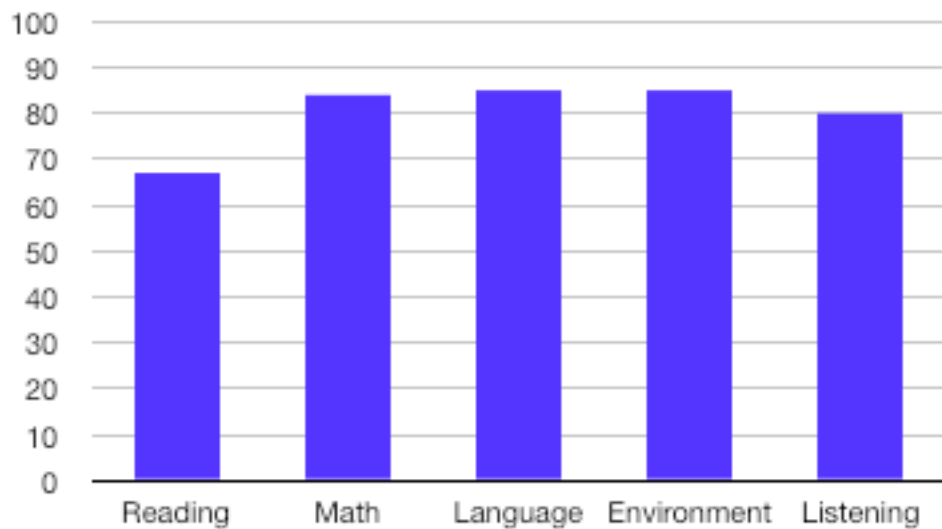

Average SAT (2008-09) - First Grade