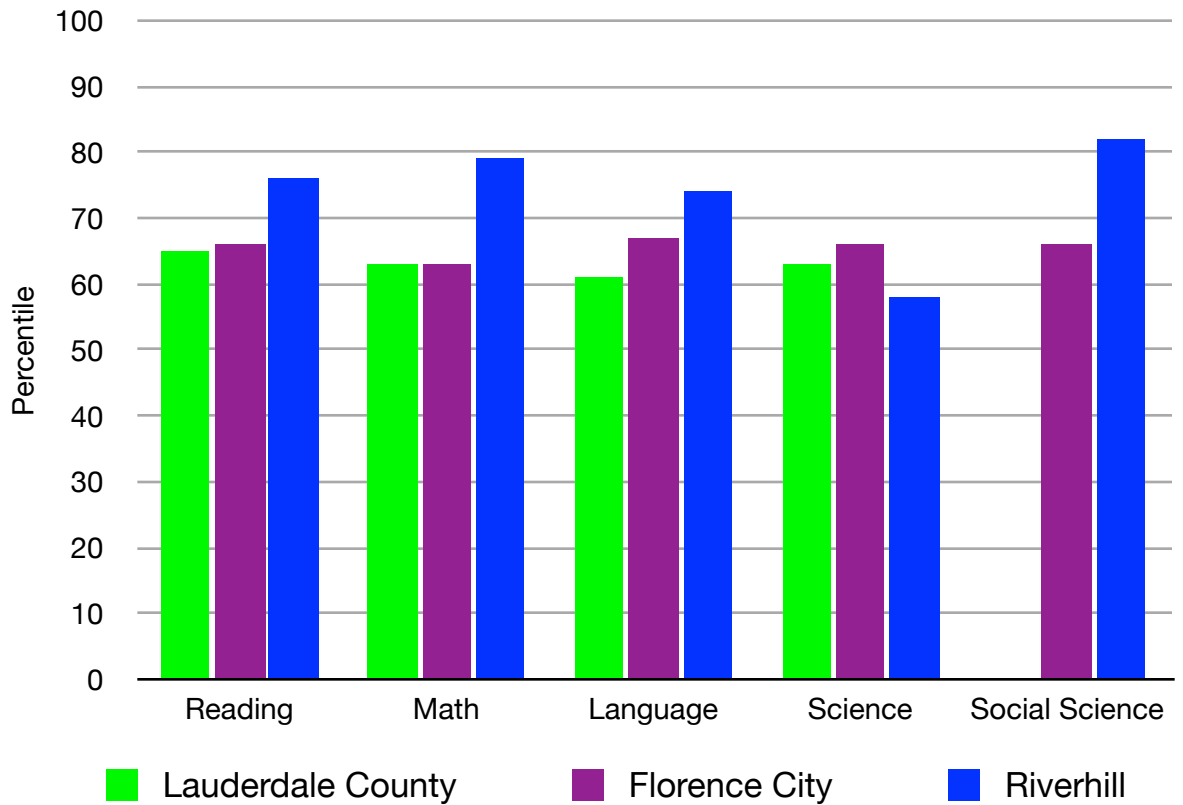

SAT Scores for 2008-2009

The following includes SAT scores for the year of 2008-2009. The third through eighth grade scores are compared to scores available for schools in the area as well as Alabama Independent Schools Association (AISA). No comparison scores were available for kindergarten through second grades.

Average SAT (2008-09) - Kindergarten

Average SAT (2008-09) - First Grade

Average SAT (2008-09) - Second Grade

Average SAT (2008-09) - 3rd Grade

Average SAT (2008-09) - 4th Grade

Average SAT (2008-09) - 5th Grade

Average SAT (2008-09) - 6th Grade

Average SAT (2008-09) - 7th Grade

Average SAT (2008-09) - 8th Grade