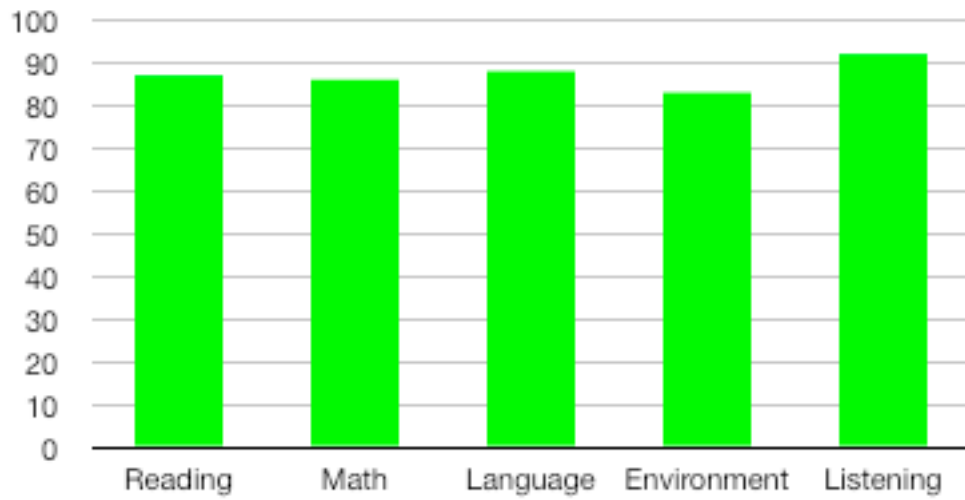

Average SAT (2008-09) - Second Grade