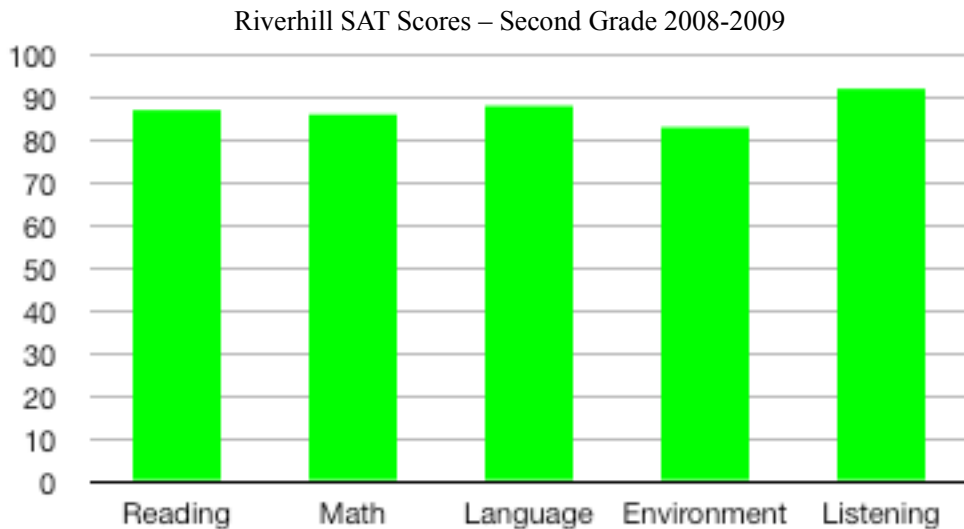

### SAT Scores for 2008-2009

The following includes SAT scores for the year of 2008-2009. The third through eighth grade scores are compared to scores available for schools in the area as well as AISA schools. No comparison scores were available for kindergarten through second grades.

**Average SAT (2008) - 5th Grade**

**Average SAT (2008-09) - 6th Grade**

**Average SAT (2008) - 7th Grade**

**Average SAT (2008) - 8th Grade**