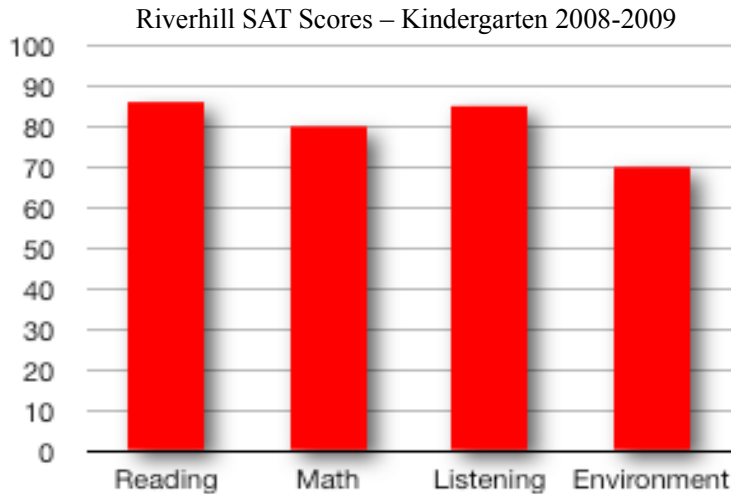

### SAT Scores for 2008-2009

The following includes SAT scores for the year of 2008-2009. The third through eighth grade scores are compared to scores available for schools in the area as well as AISA schools. No comparison scores were available for kindergarten through second grades.

**Average SAT (2008) - 5th Grade**

**Average SAT (2008-09) - 6th Grade**

**Average SAT (2008) - 7th Grade**

**Average SAT (2008) - 8th Grade**