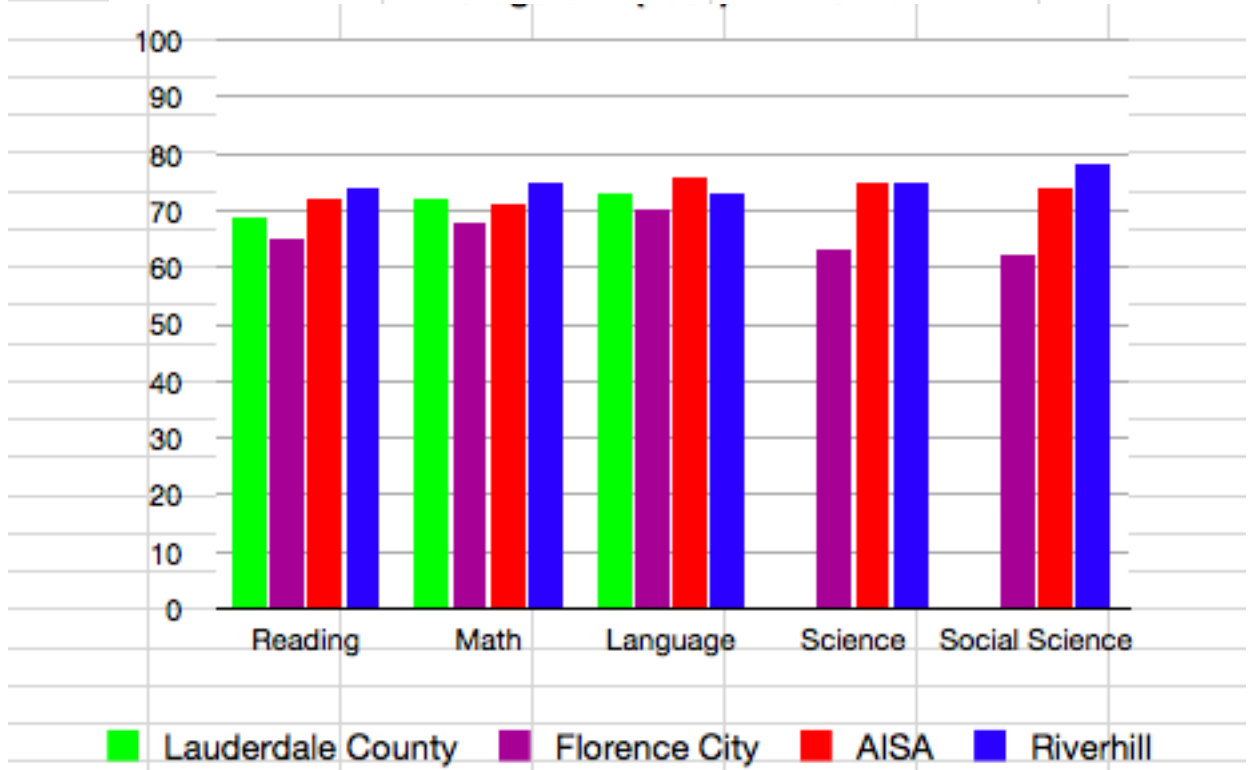

### SAT Scores for 2008-2009

The following includes SAT scores for the year of 2008-2009. The third through eighth grade scores are compared to scores available for schools in the area as well as AISA schools. No comparison scores were available for kindergarten through second grades.

**Average SAT (2008) - 5th Grade**

**Average SAT (2008-09) - 6th Grade**

**Average SAT (2008) - 7th Grade**

**Average SAT (2008) - 8th Grade**