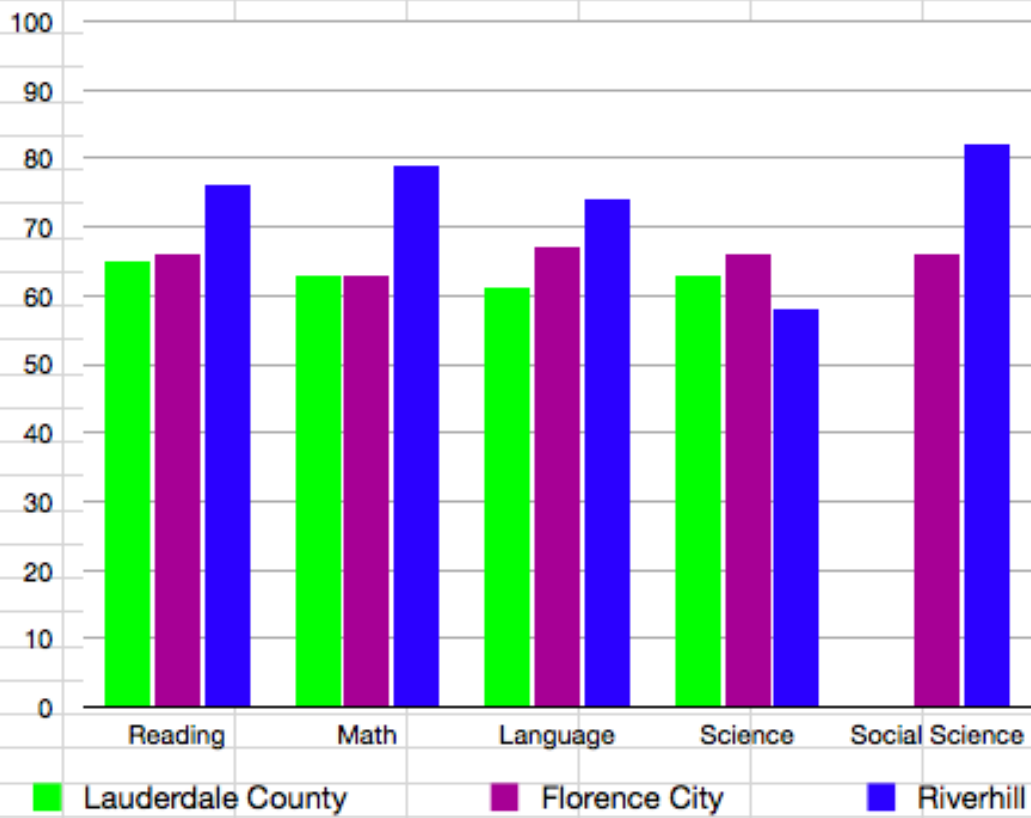

### SAT Scores for 2008-2009

The following includes SAT scores for the year of 2008-2009. The third through eighth grade scores are compared to scores available for schools in the area as well as AISA schools. No comparison scores were available for kindergarten through second grades.

**Average SAT (2008) - 5th Grade**

**Average SAT (2008-09) - 6th Grade**

**Average SAT (2008) - 7th Grade**

**Average SAT (2008) - 8th Grade**