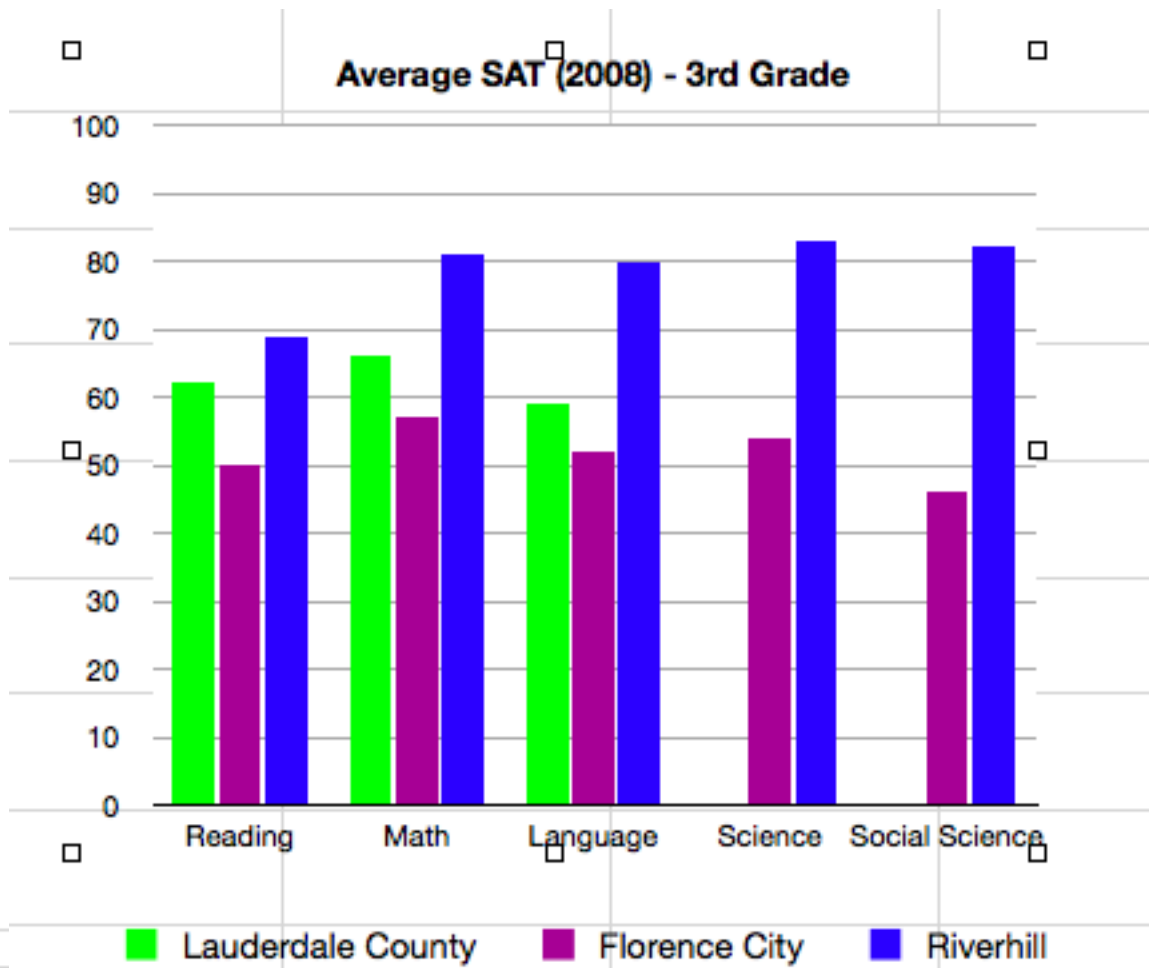

### SAT Scores for 2008-2009

The following includes SAT scores for the year of 2008-2009. The third through eighth grade scores are compared to scores available for schools in the area as well as AISA schools. No comparison scores were available for kindergarten through second grades.

**Average SAT (2008) - 5th Grade**

**Average SAT (2008-09) - 6th Grade**

**Average SAT (2008) - 7th Grade**

**Average SAT (2008) - 8th Grade**