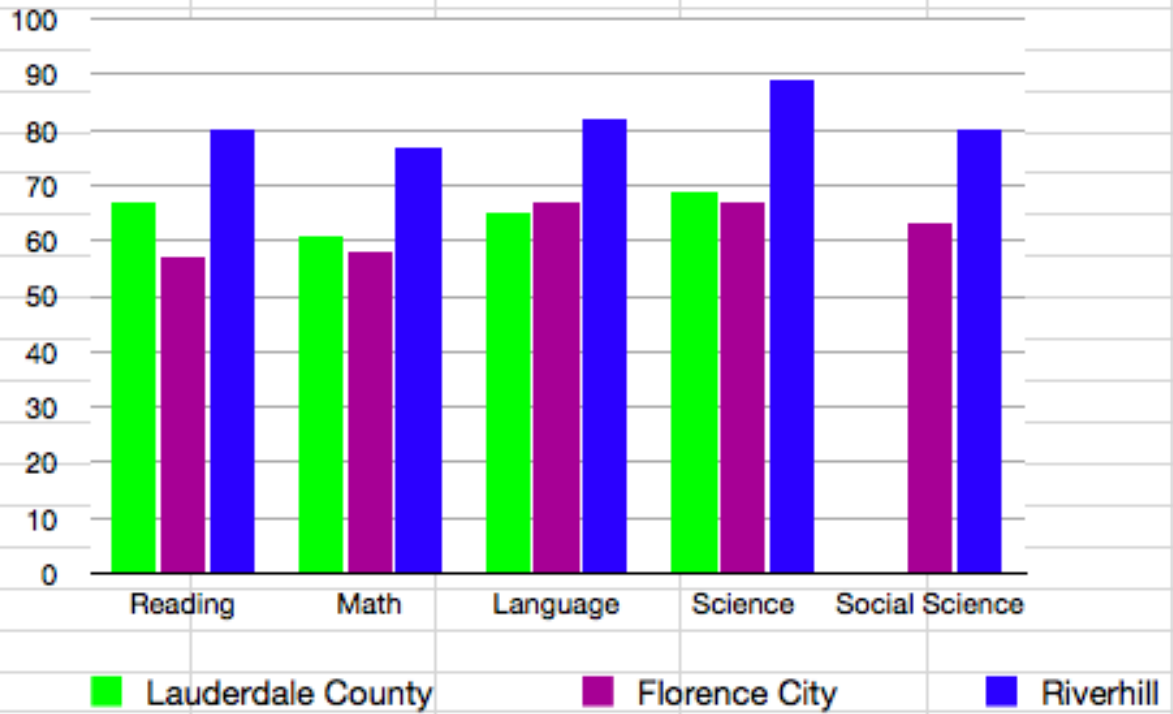

### SAT Scores for 2008-2009

The following includes SAT scores for the year of 2008-2009. The third through eighth grade scores are compared to scores available for schools in the area as well as AISA schools. No comparison scores were available for kindergarten through second grades.

**Average SAT (2008) - 5th Grade**

**Average SAT (2008-09) - 6th Grade**

**Average SAT (2008) - 7th Grade**

**Average SAT (2008) - 8th Grade**