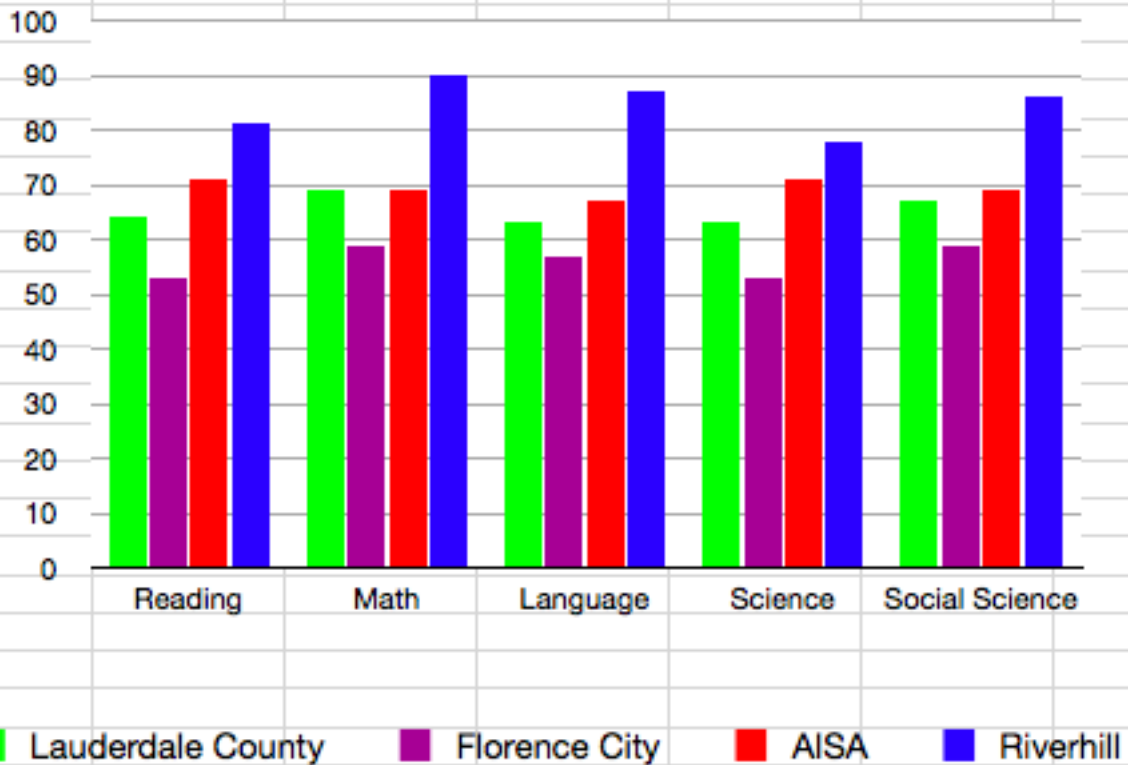

### SAT Scores for 2008-2009

The following includes SAT scores for the year of 2008-2009. The third through eighth grade scores are compared to scores available for schools in the area as well as AISA schools. No comparison scores were available for kindergarten through second grades.

**Average SAT (2008) - 5th Grade**

**Average SAT (2008-09) - 6th Grade**

**Average SAT (2008) - 7th Grade**

**Average SAT (2008) - 8th Grade**