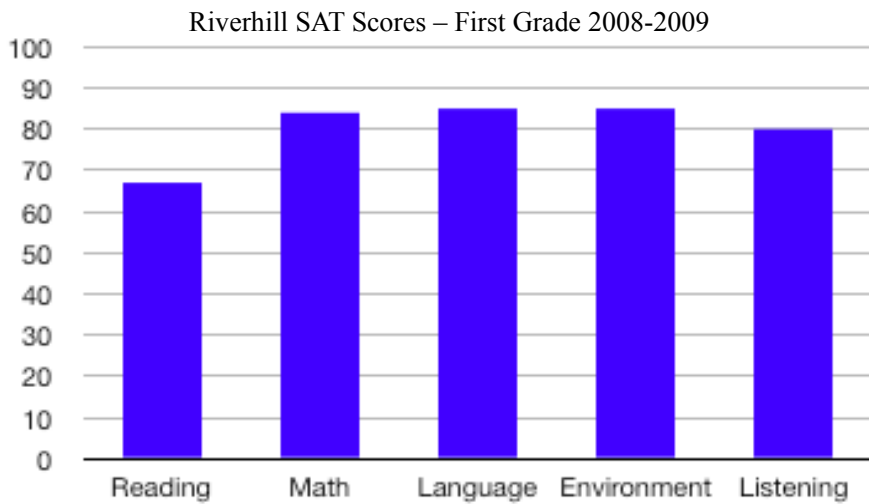

### SAT Scores for 2008-2009

The following includes SAT scores for the year of 2008-2009. The third through eighth grade scores are compared to scores available for schools in the area as well as AISA schools. No comparison scores were available for kindergarten through second grades.

**Average SAT (2008) - 5th Grade**

**Average SAT (2008-09) - 6th Grade**

**Average SAT (2008) - 7th Grade**

**Average SAT (2008) - 8th Grade**